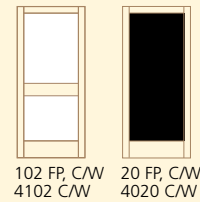

SPECIFICATIONS

Heights: 6'8", 7'0", 8'0"
 Width: 1'0" - 3'0"
 Thickness: 1 3/8", 1 3/4"

PANEL OPTIONS

SPECIAL ORDER PROGRAM

Many custom sizes and styles can be accommodated. Call distributor for availability.

Specifications
 Heights: 6'8", 7'0", 8'0"
 Width: 1'0" - 3'0"
 Thickness: 1 3/8", 1 3/4"
 *1 3/4" only

Sash Doors

Specifications
 Heights: 6'8", 7'0", 8'0"
 Width: 2'6" - 3'0"
 Thickness: 1 3/4"
 Glass: Single Glaze and Insulated LowE Glass

Flat Panel Doors

Specifications
 Heights: 6'8", 7'0", 8'0"
 Width: 2'0" - 3'0"
 Thickness: 1 3/8", 1 3/4"

Whiteboard or Chalkboard

French & Utility Doors

Specifications
 Heights: 6'8", 7'0", 8'0"
 Width: 2'0" - 3'0"
 Thickness: 1 3/8", 1 3/4"
 Glass: Single Glass and LowE Glass

Utility Doors - 1 3/8"

Bifold Doors:

Specifications
 Heights: 6'8", 7'0", 8'0"
 Width: 2'0" - 3'0"
 Thickness: 1 3/8"

• See Panel Options on page 4.

Craftsman Style Doors
Raised & Flat Panel

Specifications
 Heights: 6'8", 7'0", 8'0"
 Width: 2'6" - 3'0"
 Thickness: 1 3/4"
 Glass: Insulated LowE Glass