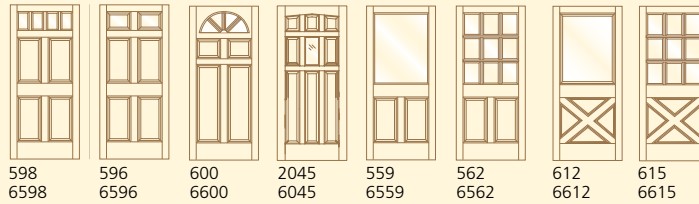

SPECIFICATIONS

Heights: 6'8", 7'0", 8'0"
 Width: 1'0" - 3'0"
 Thickness: 1 3/8", 1 3/4"

PANEL OPTIONS

SPECIAL ORDER PROGRAM

Many custom sizes and styles can be accommodated. Call distributor for availability.

©2010 Woodgrain Doors, Nampa, ID USA

Woodgrain Doors, the Woodgrain Doors logo are registered trademarks of Woodgrain Millwork, Fruitland, ID

FIR DOOR COLLECTION

Distributed by:

FIR DOOR COLLECTION

Raised Panel Doors

Specifications
 Heights: 6'8", 7'0", 8'0"
 Width: 1'0" - 3'0"
 Thickness: 1 3/8", 1 3/4"
 *1 3/4" only

Sash Doors

Specifications
 Heights: 6'8", 7'0", 8'0"
 Width: 2'6" - 3'0"
 Thickness: 1 3/4"
 Glass: Single Glaze and Insulated LowE Glass

Flat Panel Doors

Specifications
 Heights: 6'8", 7'0", 8'0"
 Width: 2'0" - 3'0"
 Thickness: 1 3/8", 1 3/4"

Whiteboard or Chalkboard

French & Utility Doors

Specifications
 Heights: 6'8", 7'0", 8'0"
 Width: 2'0" - 3'0"
 Thickness: 1 3/8", 1 3/4"
 Glass: Single Glass and LowE Glass