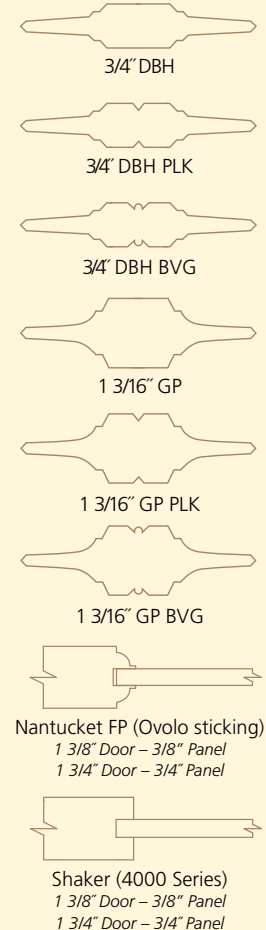

- Douglas Fir
- Vertical grain
- Warm coloring
- Exceptional natural strength

GLASS OPTIONS

NEW – FIRE DOOR OFFERING

- Ask about Woodgrain Door's new line of Fire Doors with 20-, 60- and 90-minute fire ratings.

SPECIFICATIONS

Heights: 6'8", 7'0", 8'0"
 Width: 1'0" - 3'0"
 Thickness: 1 3/8", 1 3/4"

PANEL OPTIONS

SPECIAL ORDER PROGRAM

Many custom sizes and styles can be accommodated. Call distributor for availability.

Specifications
 Heights: 6'8", 7'0", 8'0"
 Width: 1'0" - 3'0"
 Thickness: 1 3/8", 1 3/4"
 *1 3/4" only

Sash Doors

Specifications
 Heights: 6'8", 7'0", 8'0"
 Width: 2'6" - 3'0"
 Thickness: 1 3/4"
 Glass: Single Glaze and Insulated LowE Glass

Flat Panel Doors

Specifications
 Heights: 6'8", 7'0", 8'0"
 Width: 2'0" - 3'0"
 Thickness: 1 3/8", 1 3/4"

Whiteboard or Chalkboard

French & Utility Doors

Specifications
 Heights: 6'8", 7'0", 8'0"
 Width: 2'0" - 3'0"
 Thickness: 1 3/8", 1 3/4"
 Glass: Single Glass and LowE Glass