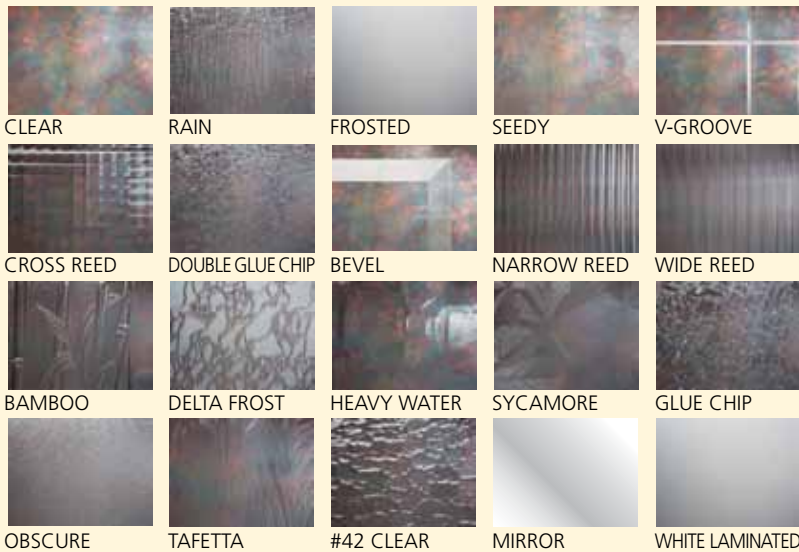

FIR DOOR COLLECTION

Woodgrain is excited to introduce the expansion of the Douglas Fir door program. Clean lines and warm coloring gives our vertical grain Douglas Fir doors an enduring appeal. Douglas Fir is characterized by exceptional natural strength, proven durability and warm color.

- Douglas Fir
- Vertical grain
- Warm coloring
- Exceptional natural strength

GLASS OPTIONS

NEW – FIRE DOOR OFFERING

- Ask about Woodgrain Door's new line of Fire Doors with 20-, 60- and 90-minute fire ratings.