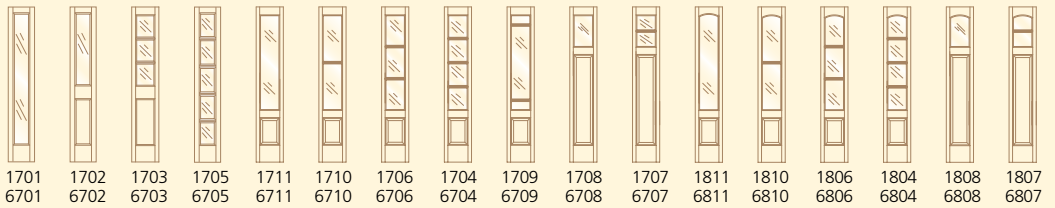

Flat Panel Doors

Specifications
 Heights: 6'8", 7'0", 8'0"
 Width: 2'0" - 3'0"
 Thickness: 1 3/8", 1 3/4"

Whiteboard or Chalkboard

French & Utility Doors

Specifications
 Heights: 6'8", 7'0", 8'0"
 Width: 2'0" - 3'0"
 Thickness: 1 3/8", 1 3/4"
 Glass: Single Glass and LowE Glass

Utility Doors - 1 3/8"

Bifold Doors:

Specifications
 Heights: 6'8", 7'0", 8'0"
 Width: 2'0" - 3'0"
 Thickness: 1 3/8"

• See Panel Options on page 4.

Craftsman Style Doors
Raised & Flat Panel

Specifications
 Heights: 6'8", 7'0", 8'0"
 Width: 2'6" - 3'0"
 Thickness: 1 3/4"
 Glass: Insulated LowE Glass

Optional Dentil Shelf

3/4 Lite Doors
Raised & Flat Panel

Specifications
 Heights: 6'8", 7'0", 8'0"
 Width: 2'0" - 3'0"
 Thickness: 1 3/4"
 Glass: Single Glaze
 and Insulated LowE Glass

Sidelights:

Specifications
 Heights: 6'8", 7'0", 8'0"
 Width: 10" - 1'6"
 Thickness: 1 3/8"
 Glass: Single Glaze
 and Insulated LowE Glass

• See Panel Options on page 4.

Fir 627

Fir 6837

Fir 653

Fir 515

Fir 802

FIR 625