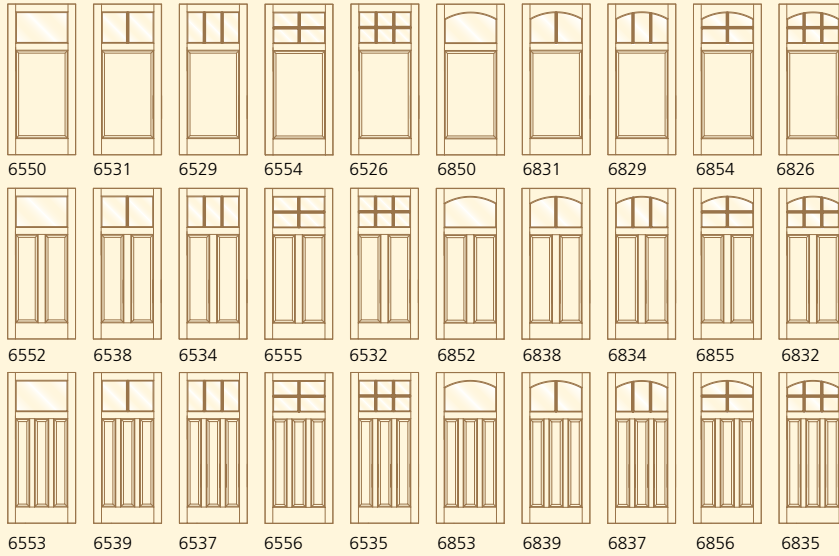

Flat Panel Doors

Specifications
 Heights: 6'8", 7'0", 8'0"
 Width: 2'0" - 3'0"
 Thickness: 1 3/8", 1 3/4"

Whiteboard or Chalkboard

French & Utility Doors

Specifications
 Heights: 6'8", 7'0", 8'0"
 Width: 2'0" - 3'0"
 Thickness: 1 3/8", 1 3/4"
 Glass: Single Glass and LowE Glass

Utility Doors - 1 3/8"

Bifold Doors:

Specifications
 Heights: 6'8", 7'0", 8'0"
 Width: 2'0" - 3'0"
 Thickness: 1 3/8"

• See Panel Options on page 4.

Craftsman Style Doors
Raised & Flat Panel

Specifications
 Heights: 6'8", 7'0", 8'0"
 Width: 2'6" - 3'0"
 Thickness: 1 3/4"
 Glass: Insulated LowE Glass

Optional Dentil Shelf

3/4 Lite Doors
Raised & Flat Panel

Specifications
 Heights: 6'8", 7'0", 8'0"
 Width: 2'0" - 3'0"
 Thickness: 1 3/4"
 Glass: Single Glaze
 and Insulated LowE Glass

Sidelights:

Specifications
 Heights: 6'8", 7'0", 8'0"
 Width: 10" - 1'6"
 Thickness: 1 3/8"
 Glass: Single Glaze
 and Insulated LowE Glass