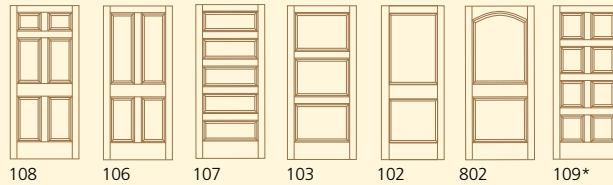

SPECIFICATIONS

Heights: 6'8", 7'0", 8'0"
 Width: 1'0" - 3'0"
 Thickness: 1 3/8", 1 3/4"

PANEL OPTIONS

SPECIAL ORDER PROGRAM

Many custom sizes and styles can be accommodated. Call distributor for availability.

Specifications
 Heights: 6'8", 7'0", 8'0"
 Width: 1'0" - 3'0"
 Thickness: 1 3/8", 1 3/4"
 *1 3/4" only

Sash Doors

Specifications
 Heights: 6'8", 7'0", 8'0"
 Width: 2'6" - 3'0"
 Thickness: 1 3/4"
 Glass: Single Glaze and Insulated LowE Glass

Flat Panel Doors

Specifications
 Heights: 6'8", 7'0", 8'0"
 Width: 2'0" - 3'0"
 Thickness: 1 3/8", 1 3/4"

Whiteboard or Chalkboard

French & Utility Doors

Specifications
 Heights: 6'8", 7'0", 8'0"
 Width: 2'0" - 3'0"
 Thickness: 1 3/8", 1 3/4"
 Glass: Single Glass and LowE Glass