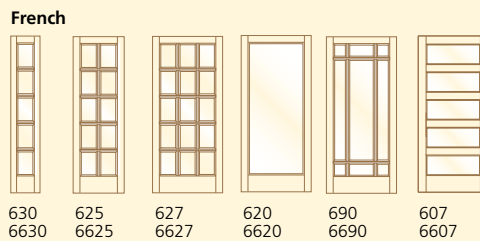

Specifications
 Heights: 6'8", 7'0", 8'0"
 Width: 1'0" - 3'0"
 Thickness: 1 3/8", 1 3/4"
 *1 3/4" only

Sash Doors

Specifications
 Heights: 6'8", 7'0", 8'0"
 Width: 2'6" - 3'0"
 Thickness: 1 3/4"
 Glass: Single Glaze and Insulated LowE Glass

Flat Panel Doors

Specifications
 Heights: 6'8", 7'0", 8'0"
 Width: 2'0" - 3'0"
 Thickness: 1 3/8", 1 3/4"

Whiteboard or Chalkboard

French & Utility Doors

Specifications
 Heights: 6'8", 7'0", 8'0"
 Width: 2'0" - 3'0"
 Thickness: 1 3/8", 1 3/4"
 Glass: Single Glass and LowE Glass

Utility Doors - 1 3/8"

Bifold Doors:

Specifications
 Heights: 6'8", 7'0", 8'0"
 Width: 2'0" - 3'0"
 Thickness: 1 3/8"

• See Panel Options on page 4.

Craftsman Style Doors
Raised & Flat Panel

Specifications
 Heights: 6'8", 7'0", 8'0"
 Width: 2'6" - 3'0"
 Thickness: 1 3/4"
 Glass: Insulated LowE Glass

Optional Dentil Shelf

3/4 Lite Doors
Raised & Flat Panel

Specifications
 Heights: 6'8", 7'0", 8'0"
 Width: 2'0" - 3'0"
 Thickness: 1 3/4"
 Glass: Single Glaze
 and Insulated LowE Glass

Sidelights:

Specifications
 Heights: 6'8", 7'0", 8'0"
 Width: 10" - 1'6"
 Thickness: 1 3/8"
 Glass: Single Glaze
 and Insulated LowE Glass