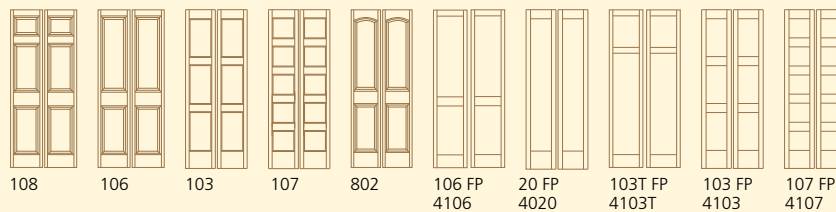

Specifications
 Heights: 6'8", 7'0", 8'0"
 Width: 1'0" - 3'0"
 Thickness: 1 3/8", 1 3/4"
 *1 3/4" only

Sash Doors

Specifications
 Heights: 6'8", 7'0", 8'0"
 Width: 2'6" - 3'0"
 Thickness: 1 3/4"
 Glass: Single Glaze and Insulated LowE Glass

Flat Panel Doors

Specifications
 Heights: 6'8", 7'0", 8'0"
 Width: 2'0" - 3'0"
 Thickness: 1 3/8", 1 3/4"

Whiteboard or Chalkboard

French & Utility Doors

Specifications
 Heights: 6'8", 7'0", 8'0"
 Width: 2'0" - 3'0"
 Thickness: 1 3/8", 1 3/4"
 Glass: Single Glass and LowE Glass

Utility Doors - 1 3/8"

Bifold Doors:

Specifications
 Heights: 6'8", 7'0", 8'0"
 Width: 2'0" - 3'0"
 Thickness: 1 3/8"

• See Panel Options on page 4.

Craftsman Style Doors
Raised & Flat Panel

Specifications
 Heights: 6'8", 7'0", 8'0"
 Width: 2'6" - 3'0"
 Thickness: 1 3/4"
 Glass: Insulated LowE Glass

Optional Dentil Shelf

3/4 Lite Doors
Raised & Flat Panel

Specifications
 Heights: 6'8", 7'0", 8'0"
 Width: 2'0" - 3'0"
 Thickness: 1 3/4"
 Glass: Single Glaze
 and Insulated LowE Glass

Sidelights:

Specifications
 Heights: 6'8", 7'0", 8'0"
 Width: 10" - 1'6"
 Thickness: 1 3/8"
 Glass: Single Glaze
 and Insulated LowE Glass