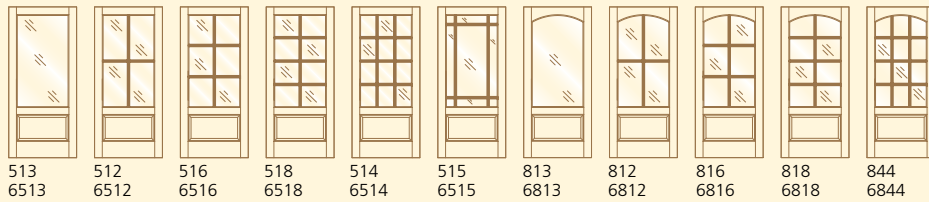

Flat Panel Doors

Specifications
 Heights: 6'8", 7'0", 8'0"
 Width: 2'0" - 3'0"
 Thickness: 1 3/8", 1 3/4"

Whiteboard or Chalkboard

French & Utility Doors

Specifications
 Heights: 6'8", 7'0", 8'0"
 Width: 2'0" - 3'0"
 Thickness: 1 3/8", 1 3/4"
 Glass: Single Glass and LowE Glass

Utility Doors - 1 3/8"

Bifold Doors:

Specifications
 Heights: 6'8", 7'0", 8'0"
 Width: 2'0" - 3'0"
 Thickness: 1 3/8"

• See Panel Options on page 4.

Craftsman Style Doors
Raised & Flat Panel

Specifications
 Heights: 6'8", 7'0", 8'0"
 Width: 2'6" - 3'0"
 Thickness: 1 3/4"
 Glass: Insulated LowE Glass

Optional Dentil Shelf

3/4 Lite Doors
Raised & Flat Panel

Specifications
 Heights: 6'8", 7'0", 8'0"
 Width: 2'0" - 3'0"
 Thickness: 1 3/4"
 Glass: Single Glaze
 and Insulated LowE Glass

Sidelights:

Specifications
 Heights: 6'8", 7'0", 8'0"
 Width: 10" - 1'6"
 Thickness: 1 3/8"
 Glass: Single Glaze
 and Insulated LowE Glass